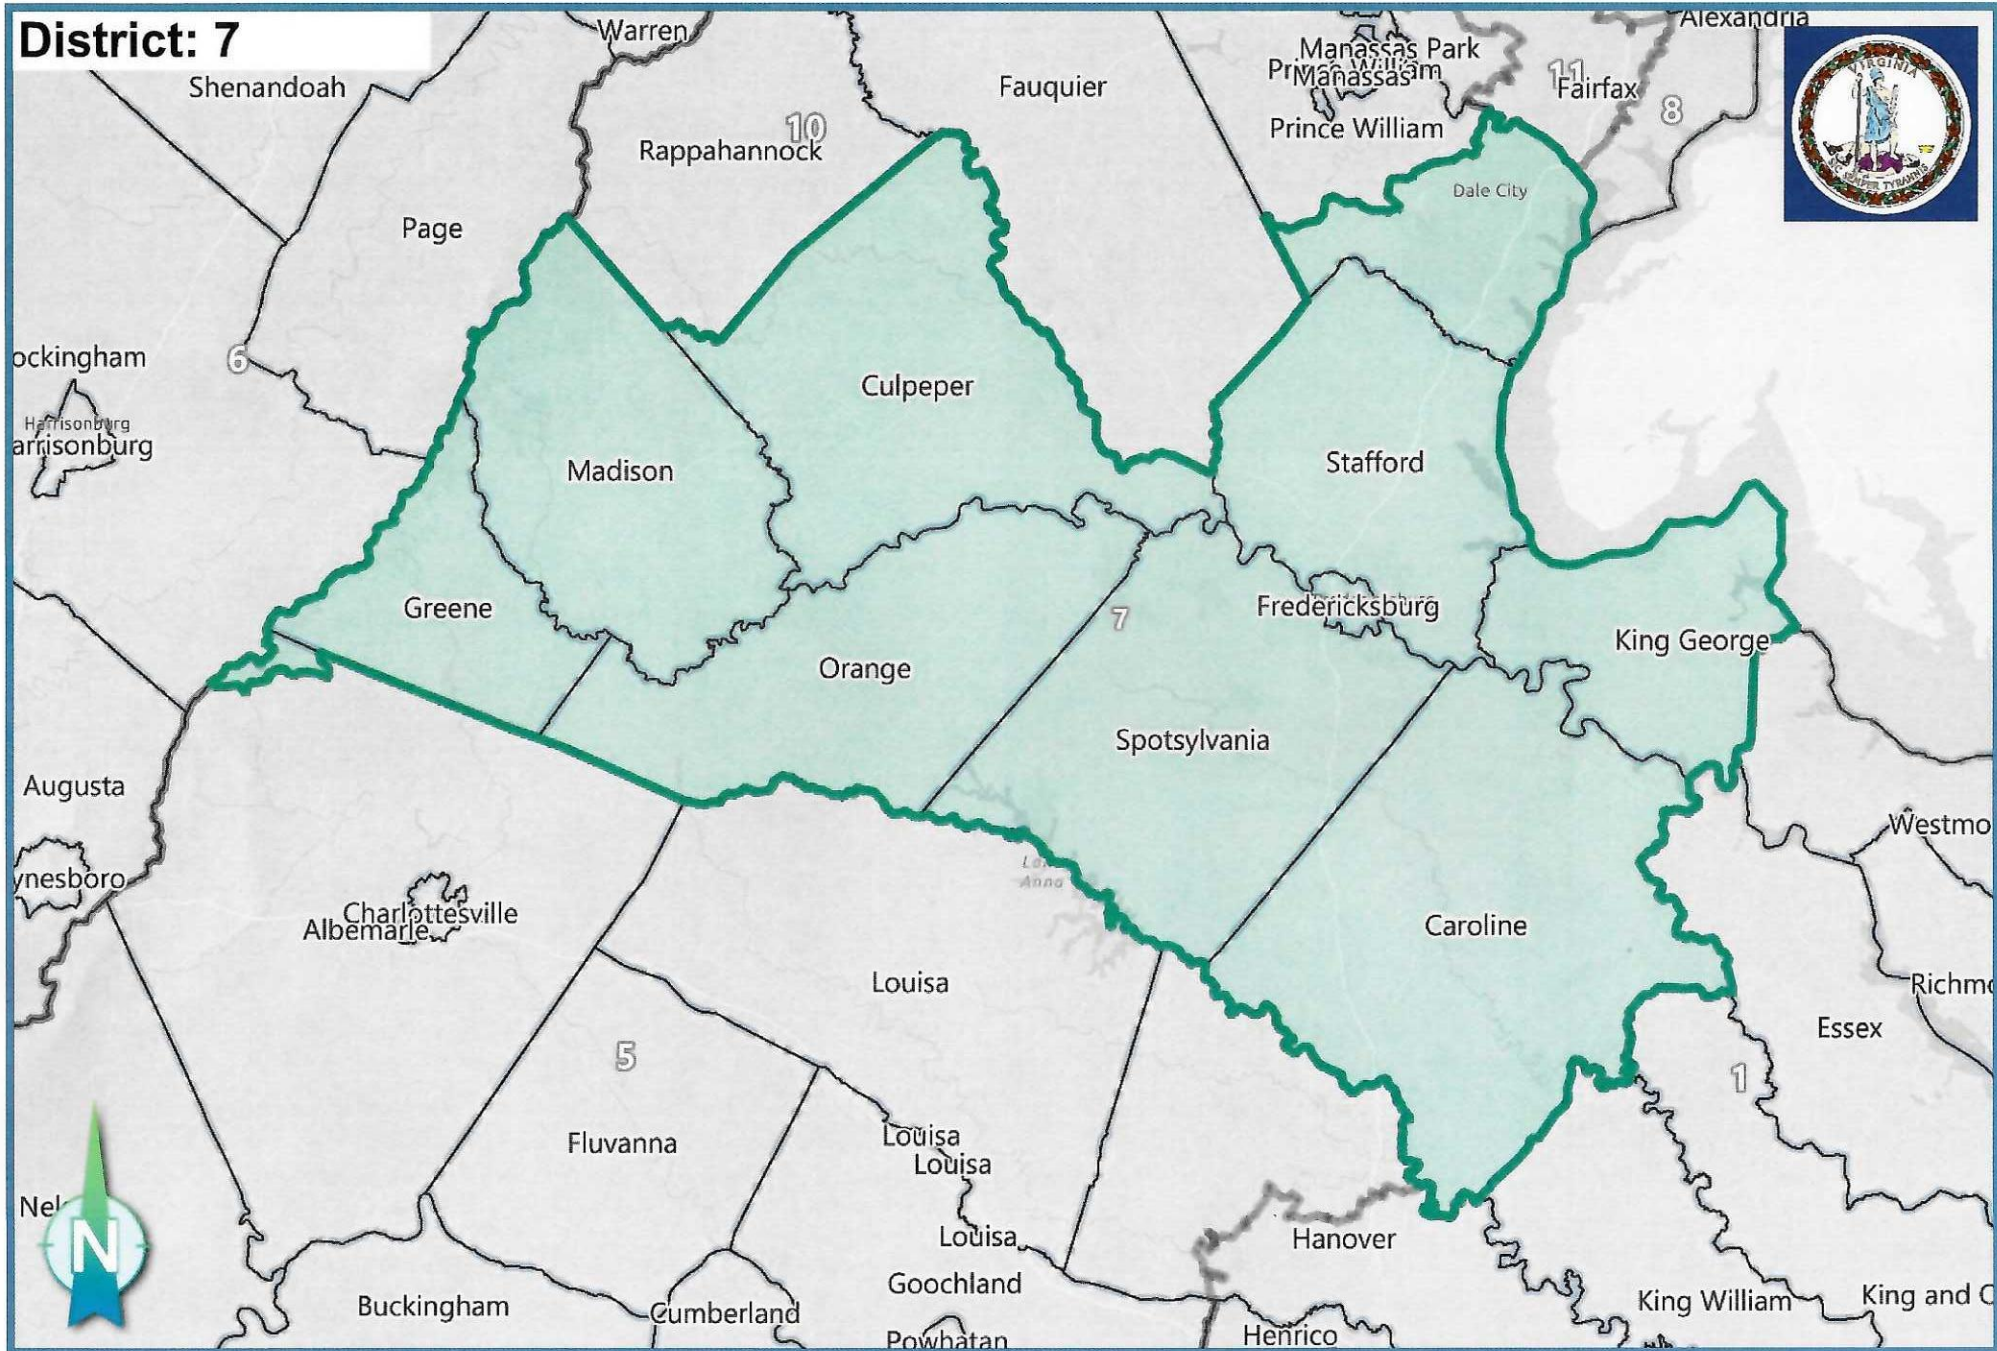

District: 7

Ideal Population: 784,672

Deviation: 0.00 %

Total Population: 784,672

Based on: 2020 Census Geography, 2020 PL94-171