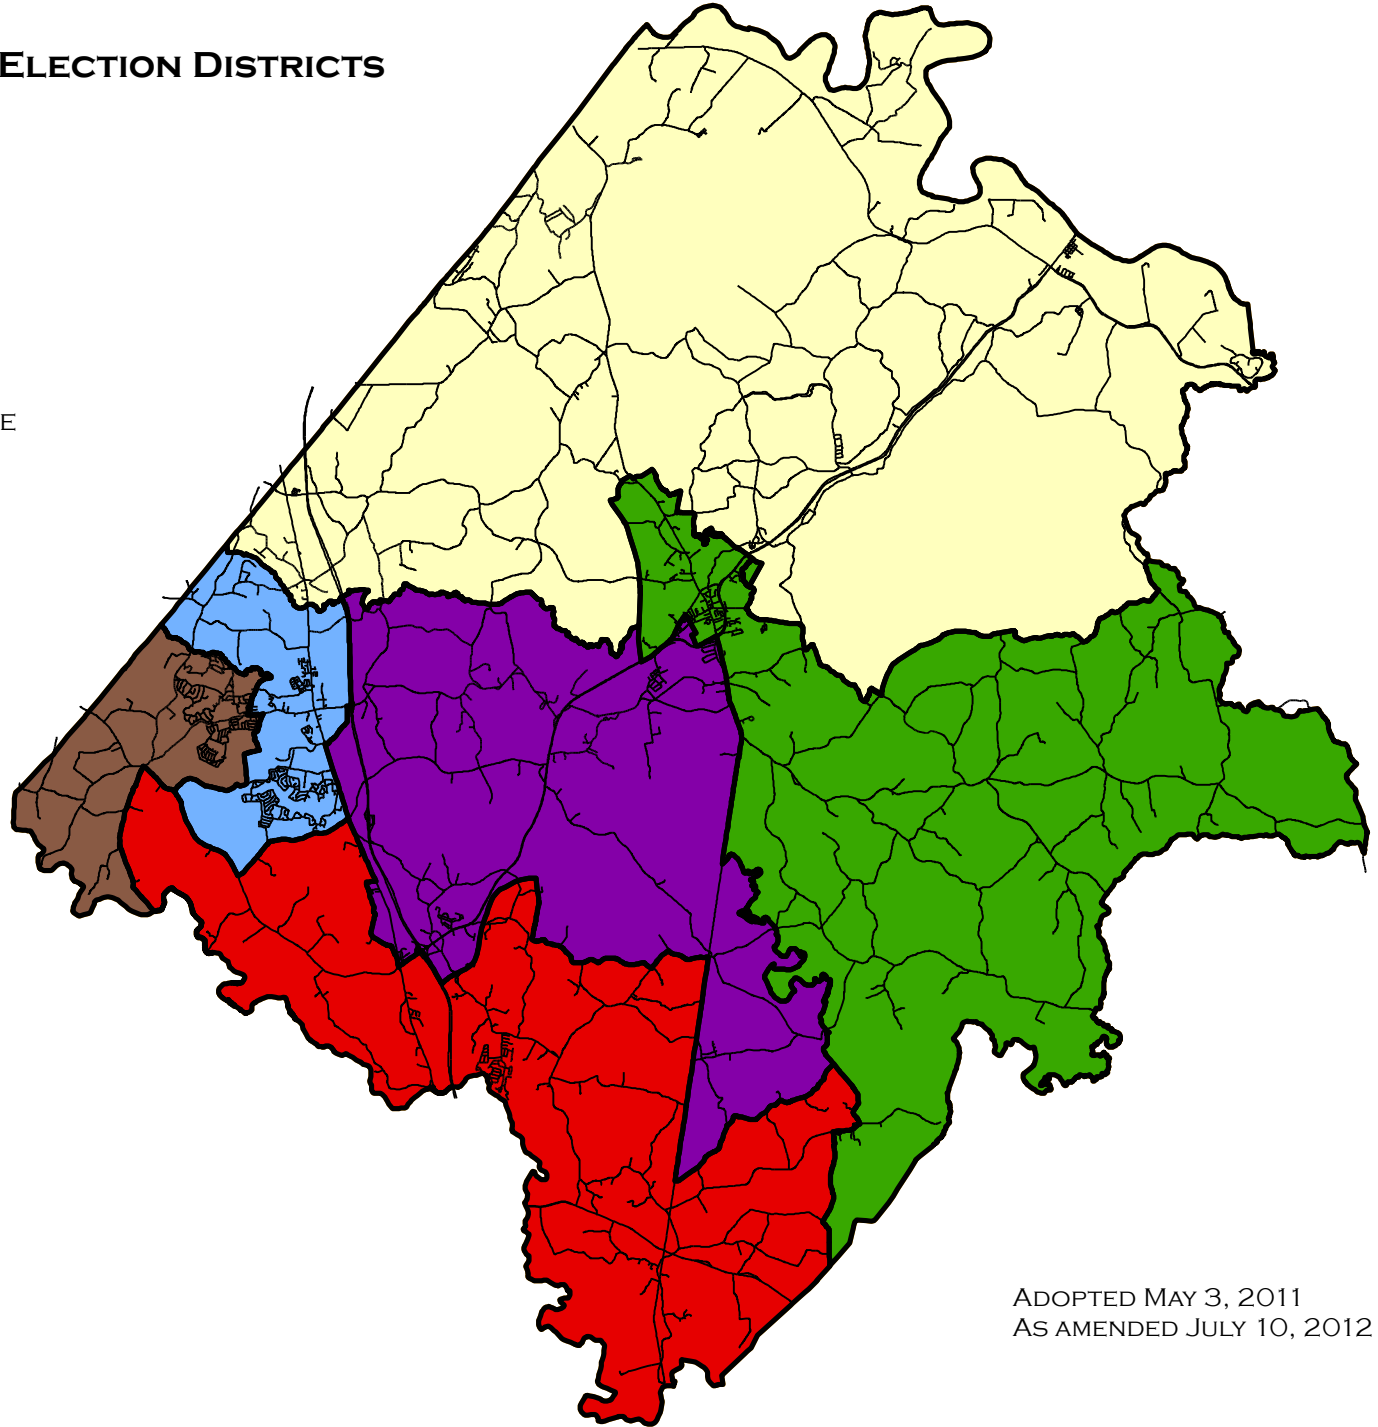

# CAROLINE COUNTY ELECTION DISTRICTS

## DISTRICTS

-  WESTERN CAROLINE
-  MADISON
-  MATTAPONI
-  REEDY CHURCH
-  BOWLING GREEN
-  PORT ROYAL

ADOPTED MAY 3, 2011  
AS AMENDED JULY 10, 2012