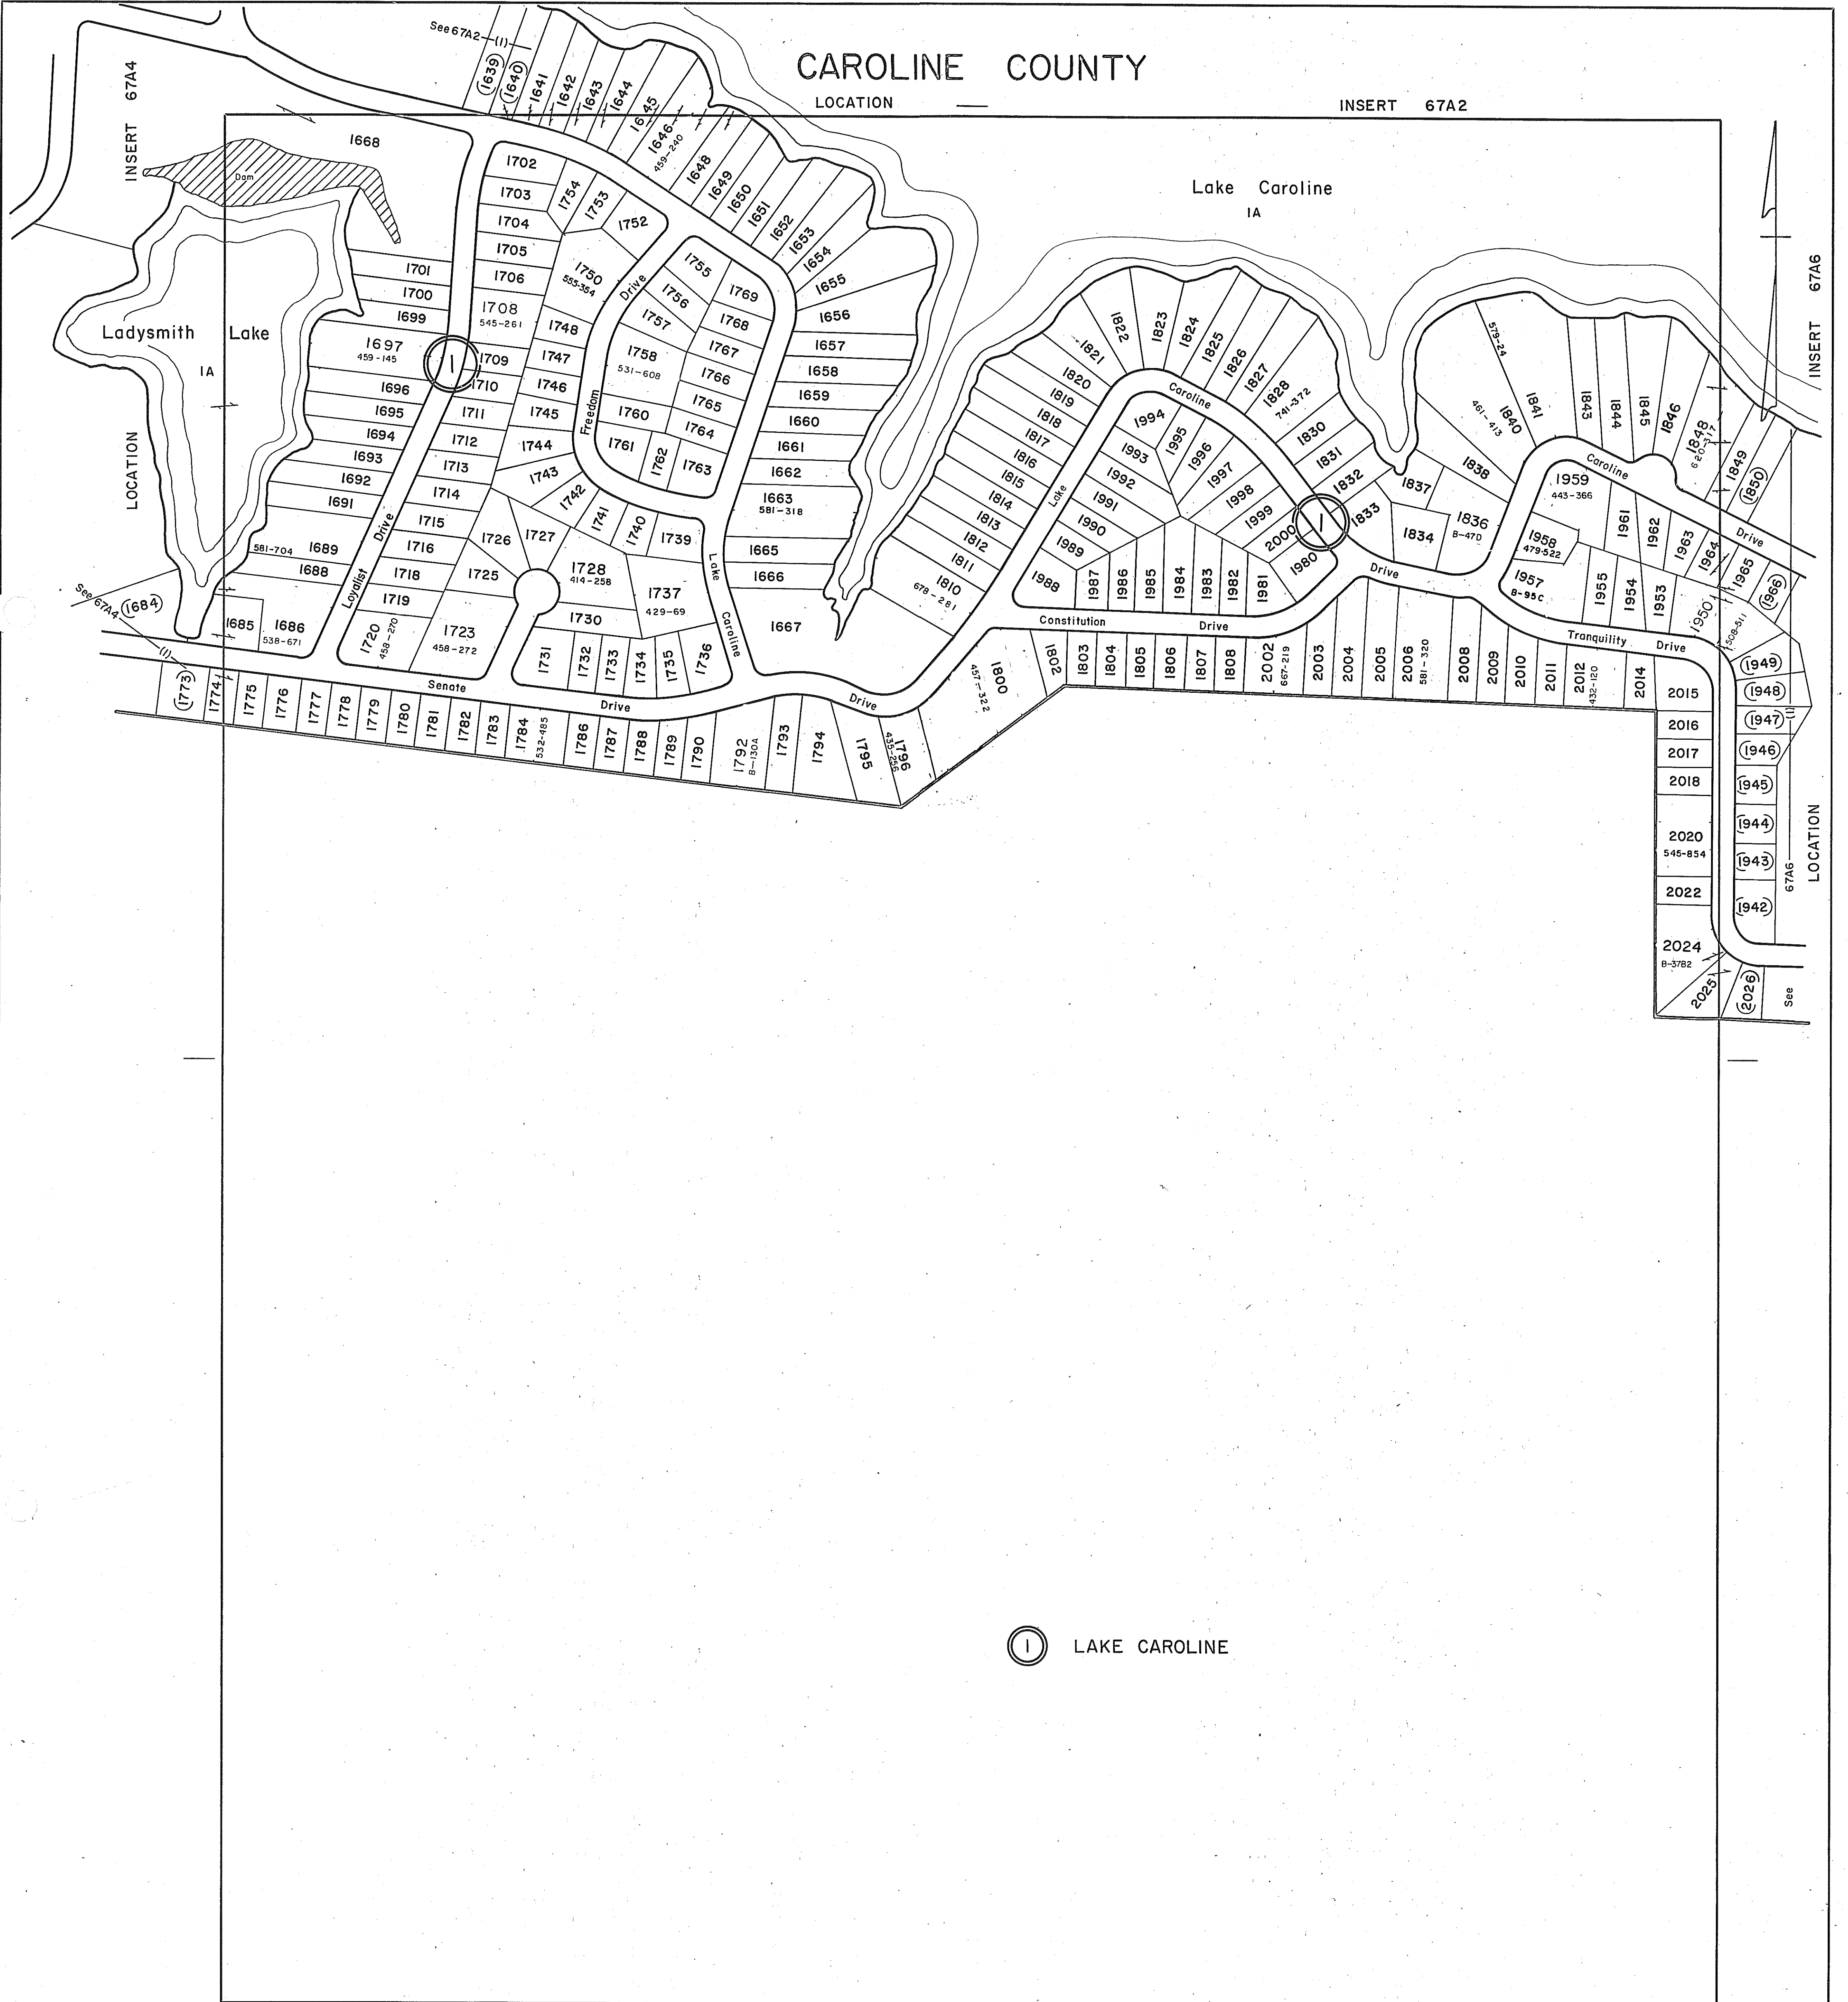

# CAROLINE COUNTY

LOCATION

INSERT 67A2

① LAKE CAROLINE

SCALE IN FEET

MADISON

DISTRICT

SECTION  
INSERT 67A5

REVISED: 12-83, 89, 90, 93, 95, 96, 97, 98, 99, 00, 02, 04, 05