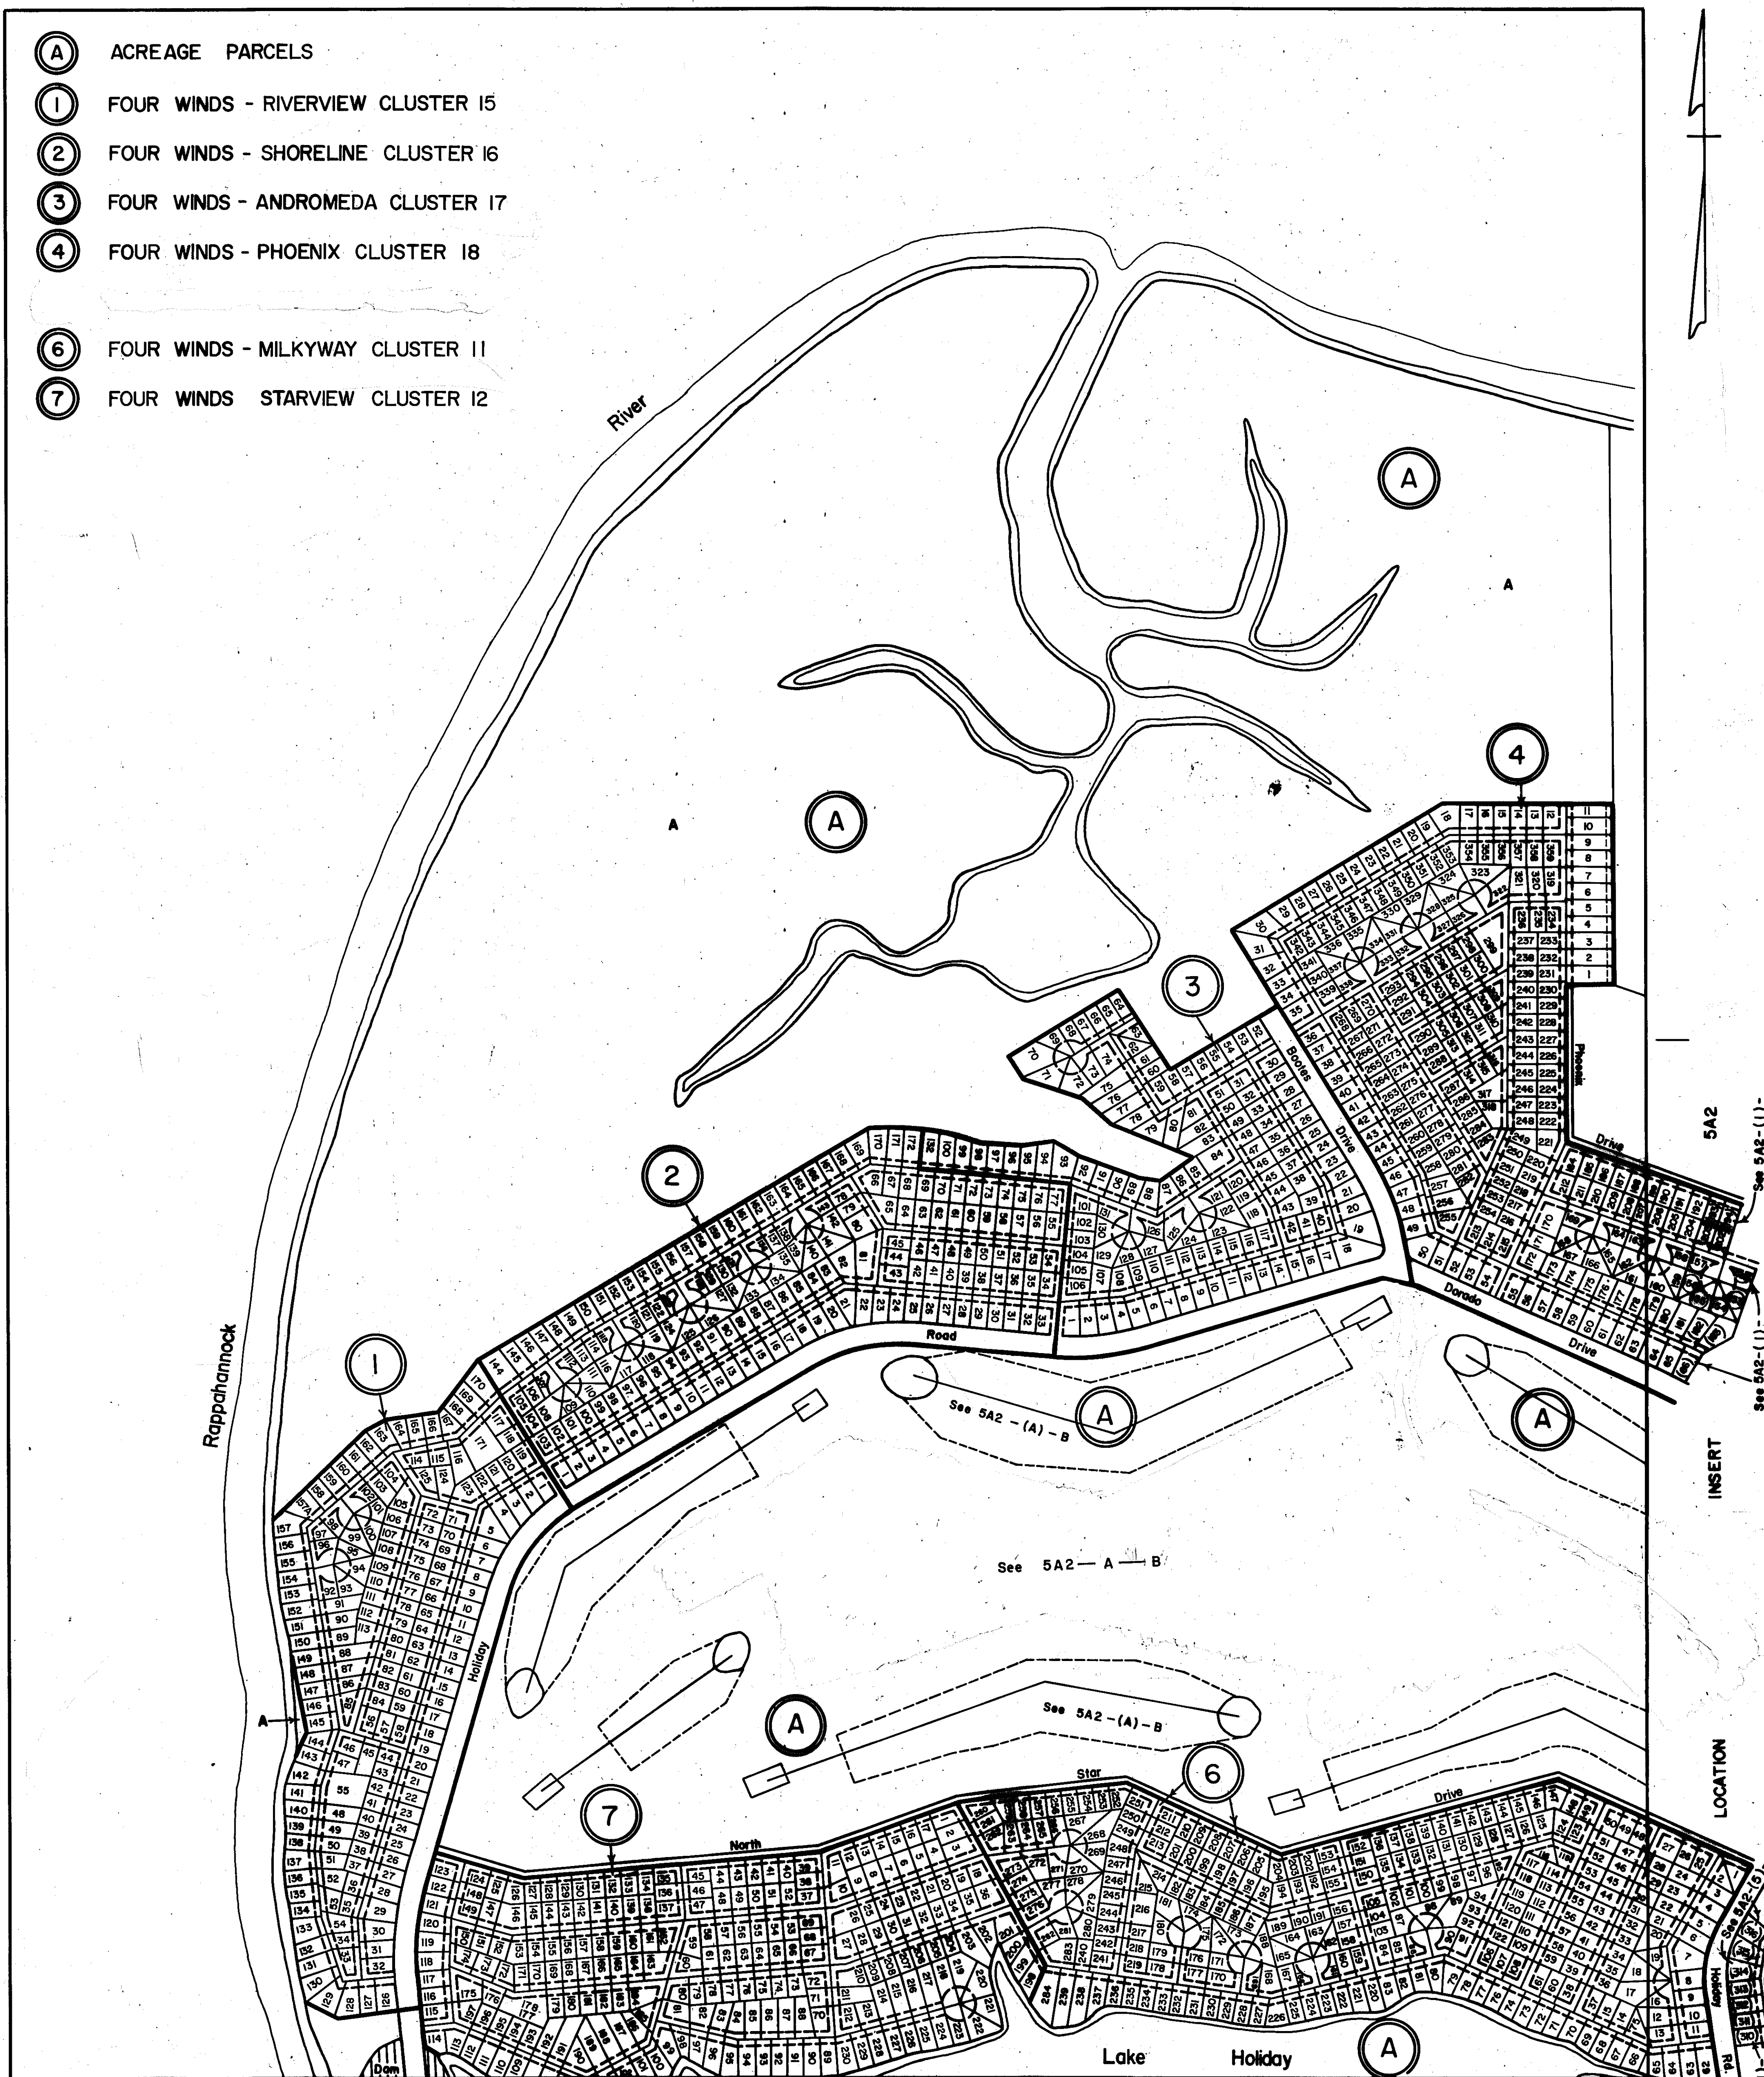

CAROLINE COUNTY

- (A) ACREAGE PARCELS
- (1) FOUR WINDS - RIVERVIEW CLUSTER 15
- (2) FOUR WINDS - SHORELINE CLUSTER 16
- (3) FOUR WINDS - ANDROMEDA CLUSTER 17
- (4) FOUR WINDS - PHOENIX CLUSTER 18
- (6) FOUR WINDS - MILKYWAY CLUSTER 11
- (7) FOUR WINDS STARVIEW CLUSTER 12

REVISED: 12 - 87

LOCATION INSERT 5A3
PORT ROYAL DISTRICT

SECTION INSERT 5A1

LOCATION INSERT

See 5A2 - (1) - (1)