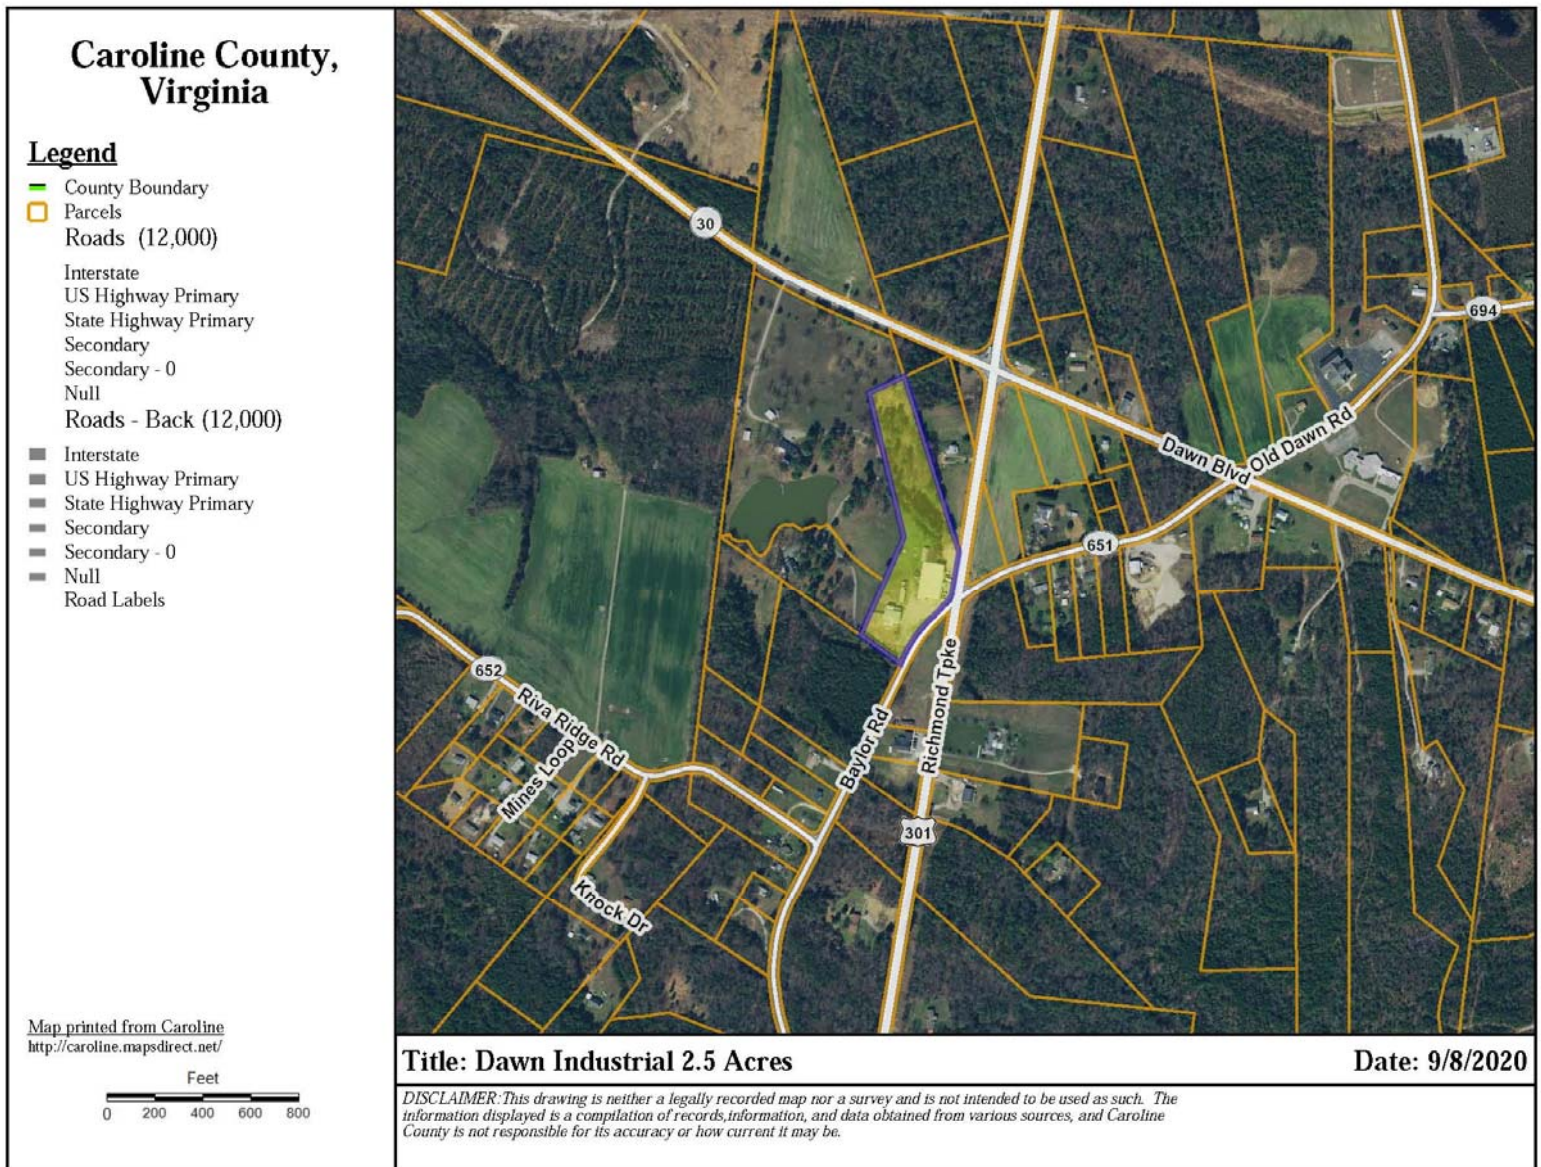

# Caroline County, Virginia

## M1 Industrial Site in Dawn

Public Sewer/Well Water  
Price Negotiable  
108-A-2

**Crystal Rozell, Realtor**  
Hometown Realty Services  
111 S. Railroad Avenue  
Ashland, Virginia 23005  
804-338-8697