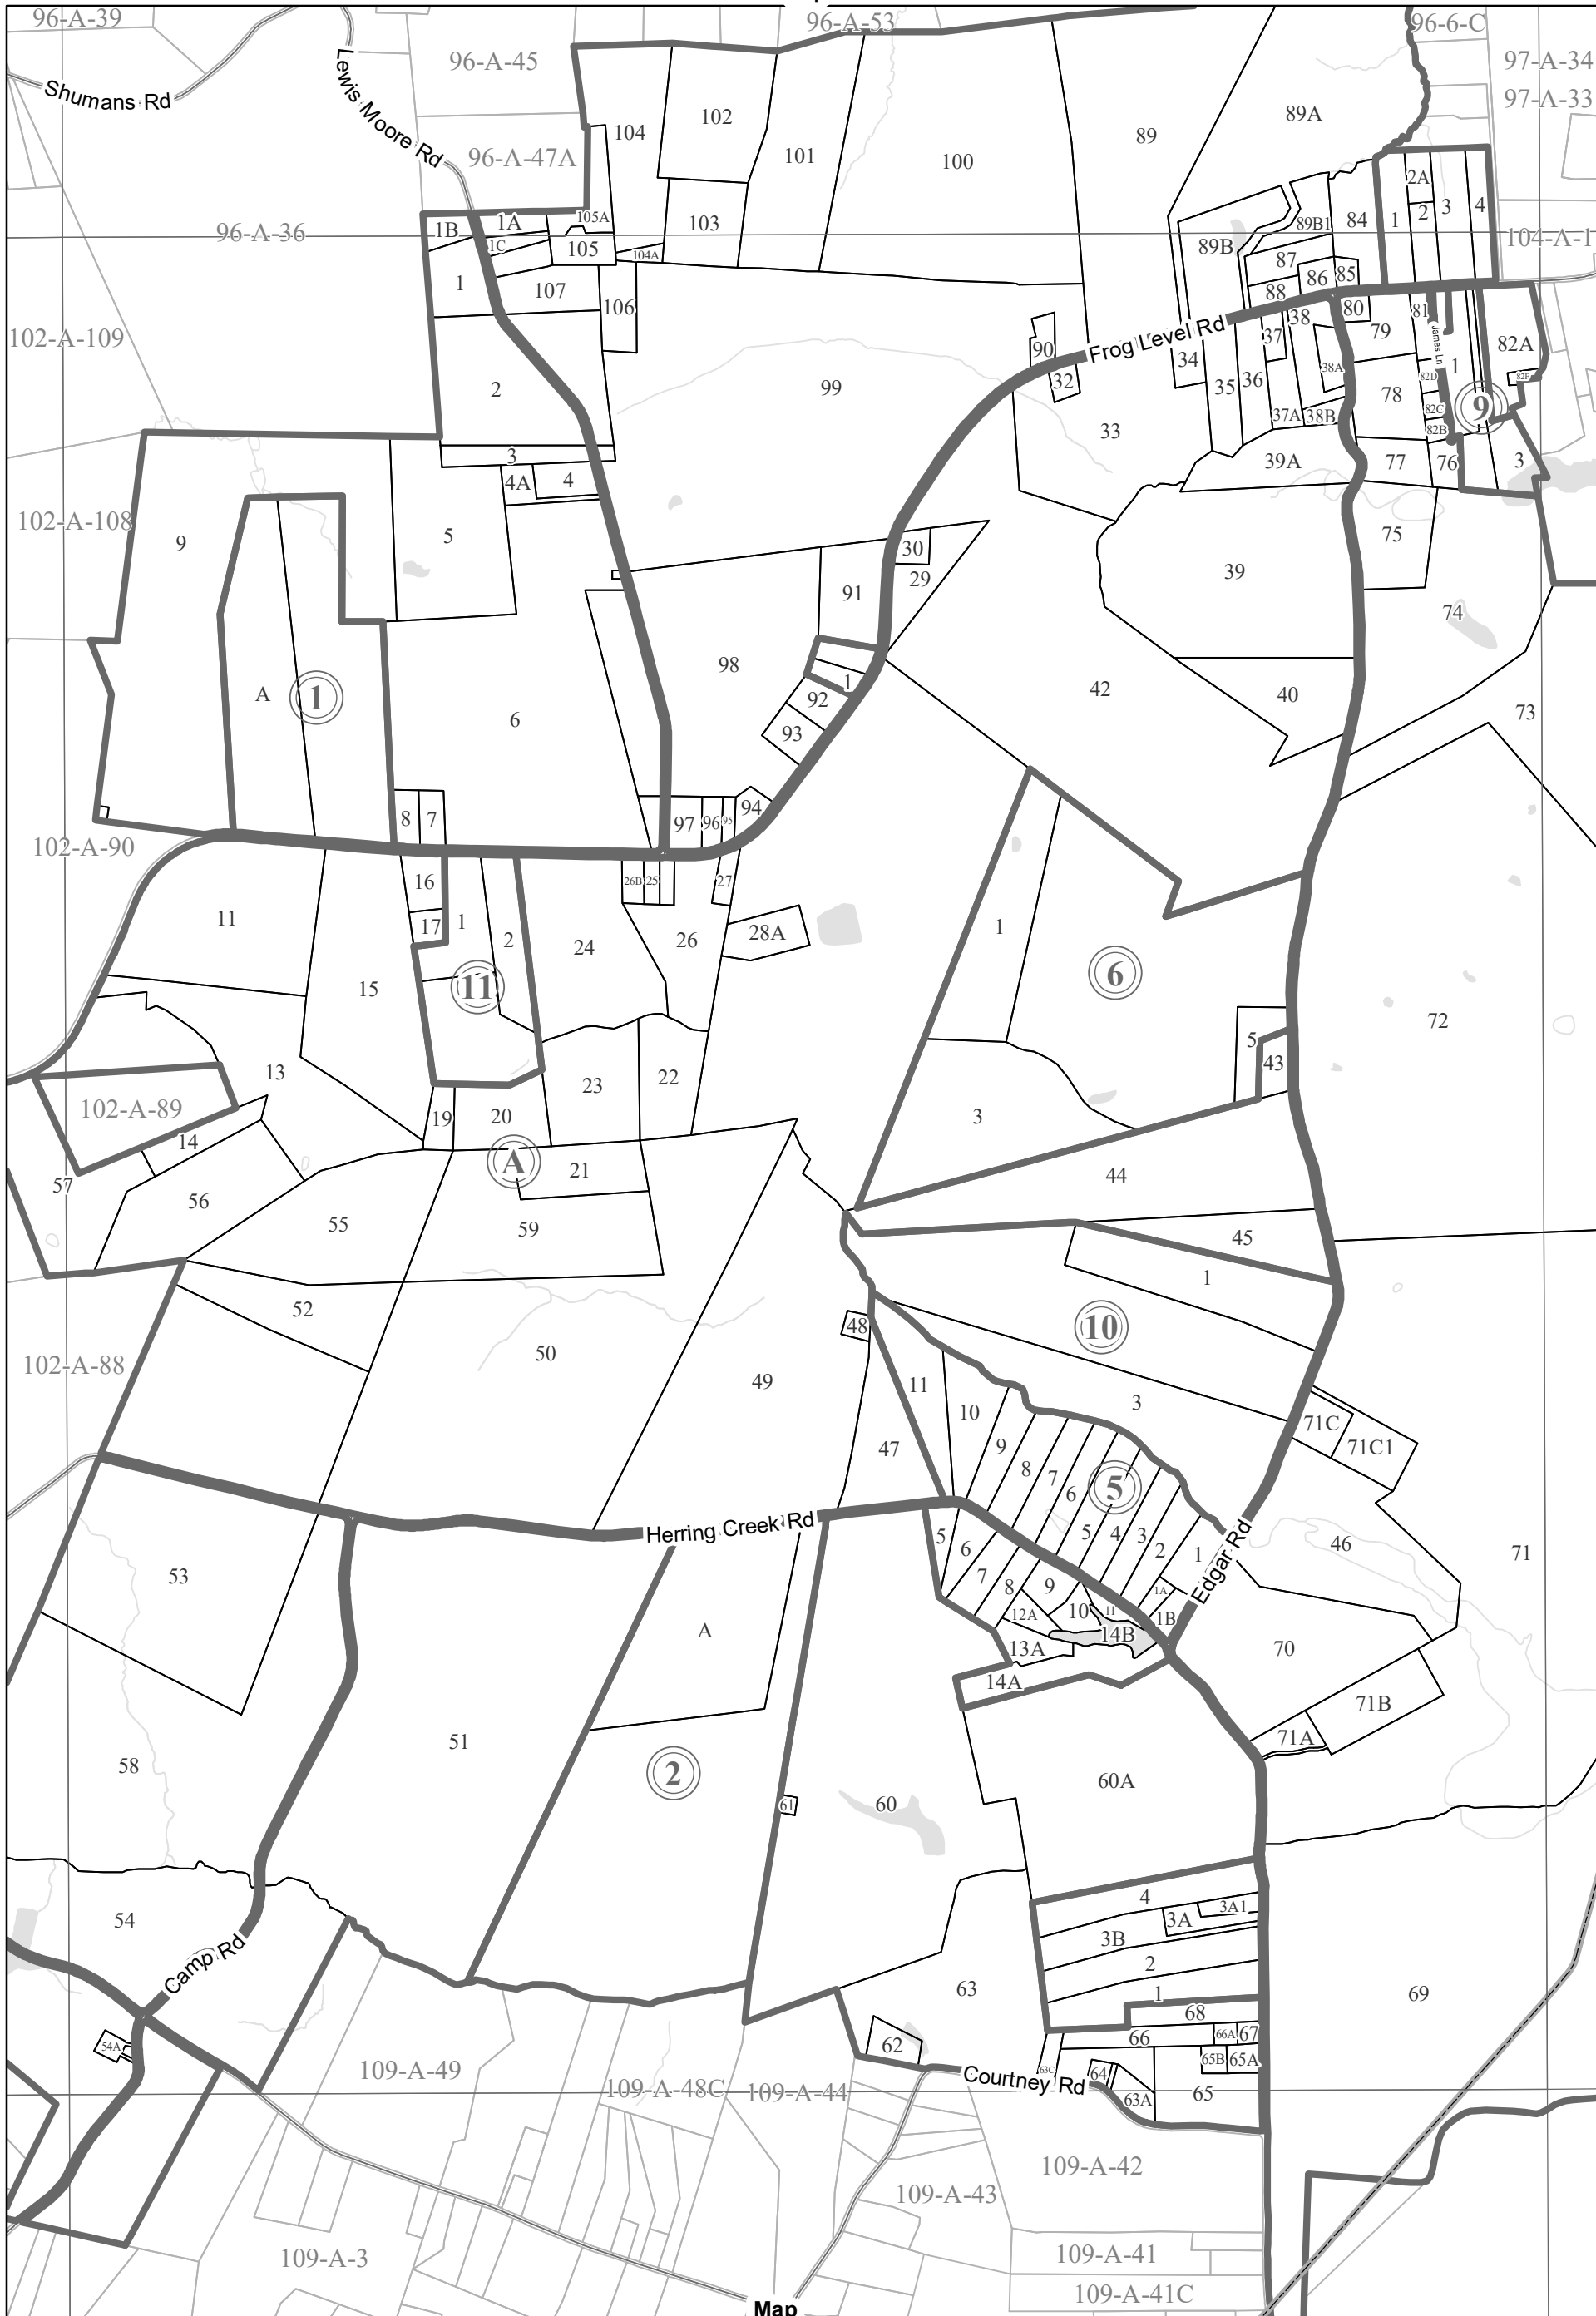

CAROLINE COUNTY

SECTION 103

Map information is believed to be accurate, but accuracy is not guaranteed. Any errors or omissions should be reported to Caroline County. In no event will the County be liable for any damages or other pecuniary loss that may arise from the use of this data.

Printed 3/30/2021

LEGEND

- County Boundary
- 42 Lots
- INSERT SA Inserts
- Streams
- Fire Stations
- Roads
- Sections / Blocks
- 21-A-32 Adjacent Maps Lots
- Water Bodies
- Schools

INDEX MAP