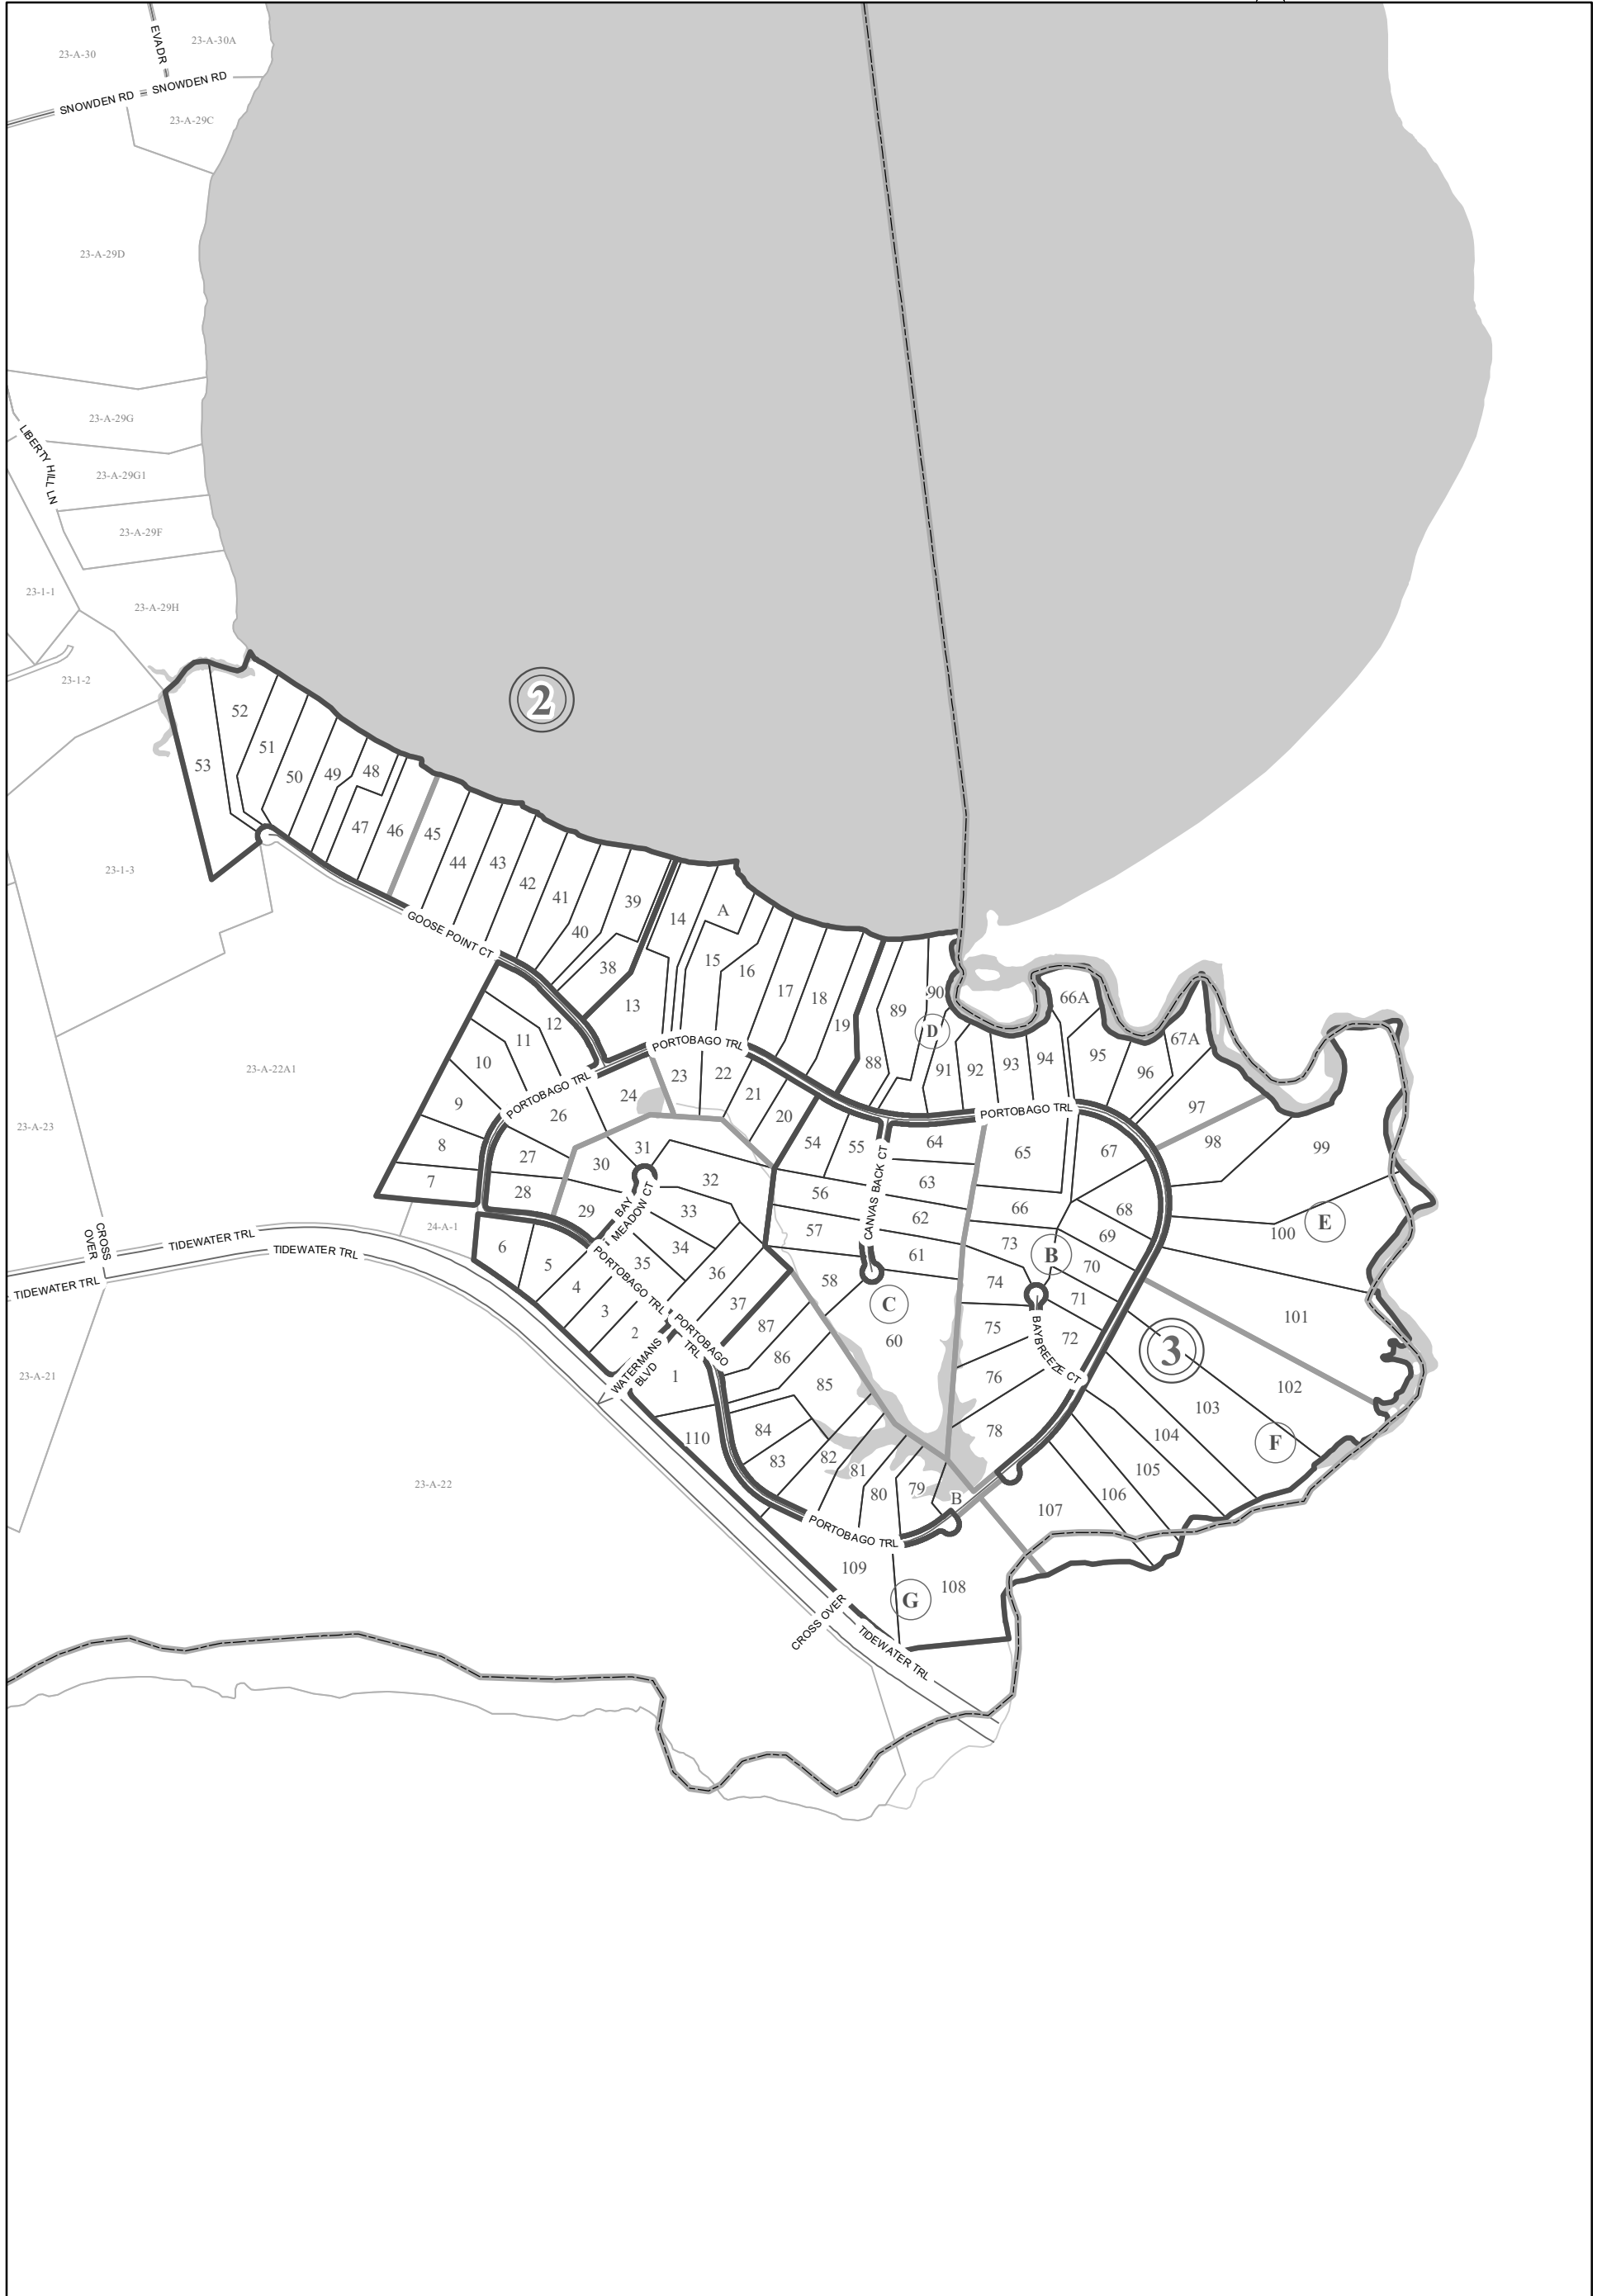

CAROLINE COUNTY

INSERT 24A

Map information is believed to be accurate, but accuracy is not guaranteed. Any errors or omissions should be reported to Caroline County. In no event will the County be liable for any damages or other pecuniary loss that may arise from the use of this data.

Last Updated 3/31/2021

LEGEND

-  County Boundary
-  42 Lots
-  INSERT 24A Inserts
-  Streams
-  Fire Stations
-  611 Roads
-  3 Sections / Blocks
-  21-A-32 Adjacent Maps Lots
-  Water Bodies
-  Schools

INDEX MAP